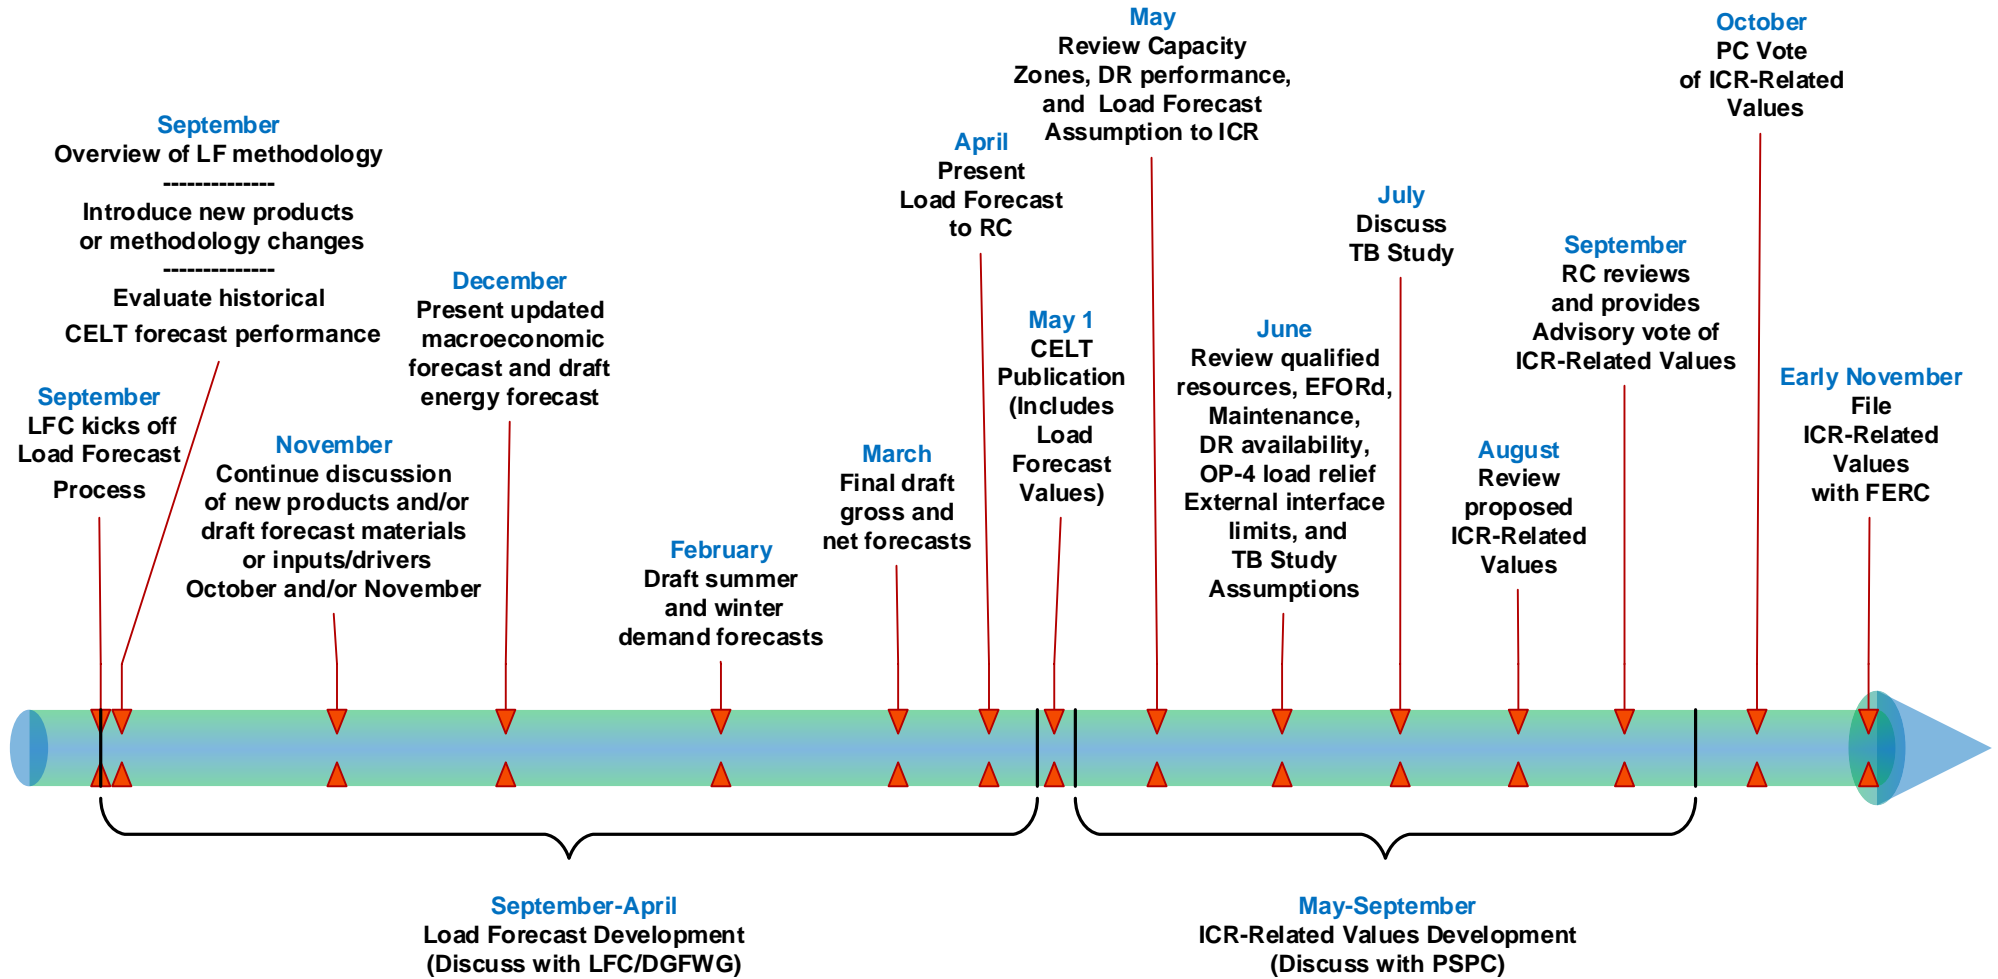

# Load Forecast and FCA ICR-Related Values Development Timeline

Note: The timeline is not scaled

- LFC reports periodically to the RC throughout the [load forecast development process](#)
- The PSPC reports periodically to the RC throughout the ICR-Related Values development process